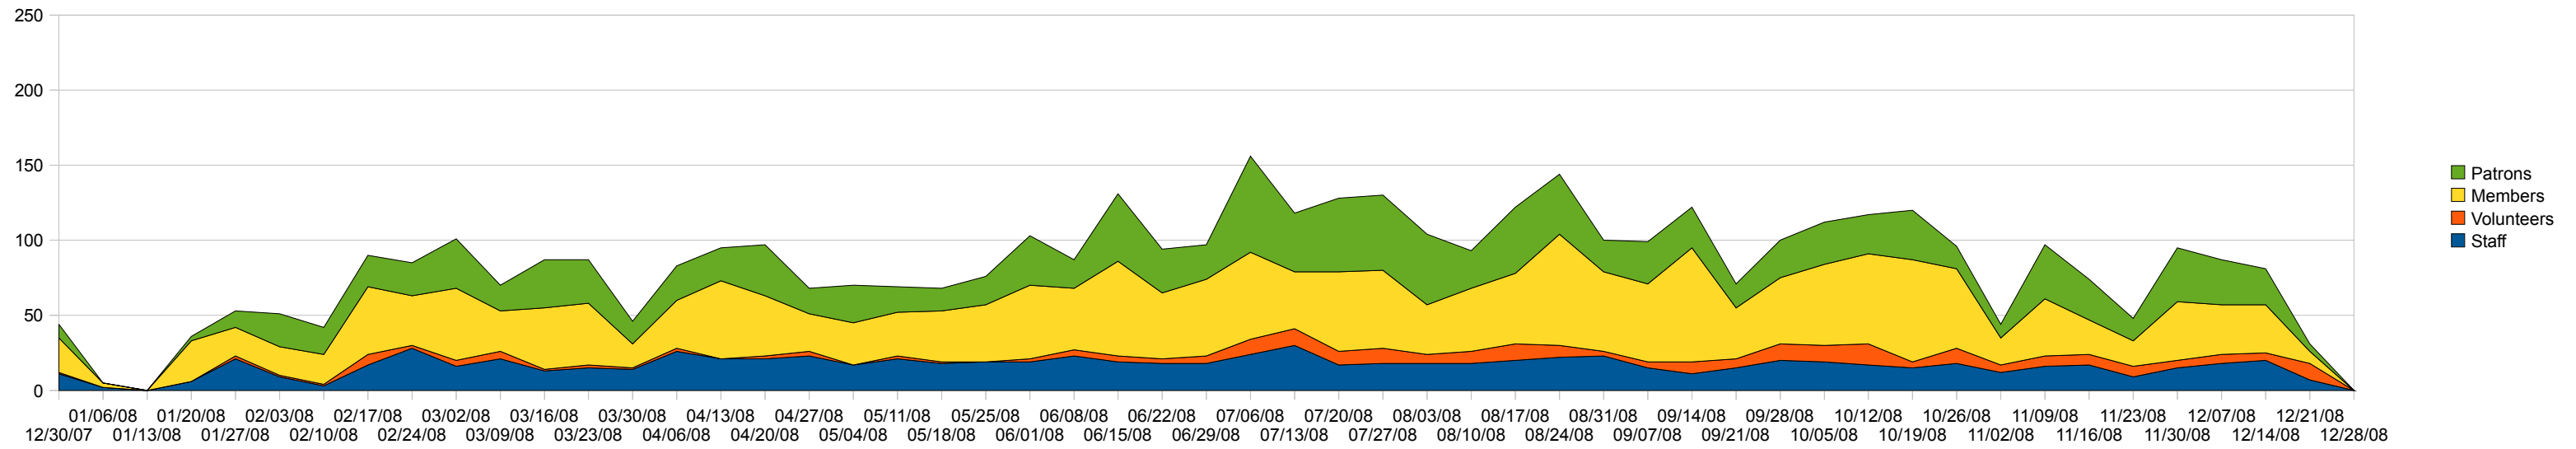

2009 Year End Freehub Summary

Total Memberships Sold	632
2008-2009	1155
Number of new people in Freehub	1926

Shop Visits by Type

	2008	2009	
Staff	873	818	Marked as Staff in Freehub
Volunteers	252	742	Volunteering but not marked Staff
Members	1987	3164	Valid membership and not volunteering
Patrons	1312	2071	Not a member
Total	4424	6795	

Comments
 2009 number may be low if new staff are not identified in Freehub
 Some of these may actually be staff because of above

2008 Weekly Shop Attendance

2009 Weekly Shop Attendance